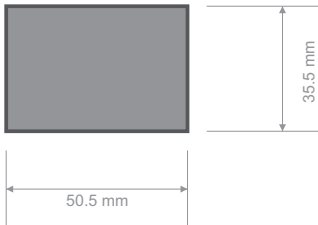

description

The OrigenAE IR220 uses the Philips developed Microsoft IR module for total Windows Media Center Edition functionality. This IR Module integrates seamlessly into the Microsoft MCE operating systems and connects via an internal USB cable. This module also supports the IR Blasting feature and includes the external IR transmitters.