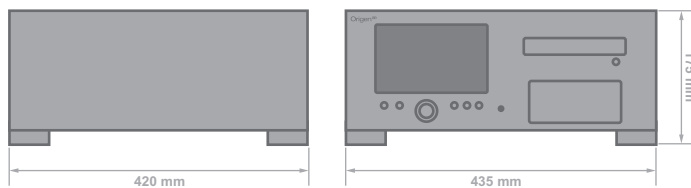

X15e V1

description

The Origen AE X15 home theatre pc chassis sets new standards in HTPC aesthetics and functionality.

Exquisite contemporary design coupled with an all aluminium construction, and the introduction for the first time in a HTPC chassis of an integrated 7" TFT touch screen Origen AE brings you, what has already become, a design classic and one of the most sort after pc chassis in the marketplace today.

features

- 7" TFT touch screen display
- 8mm aluminium front face plate
- 1 x 80mm exhaust fan
- front usb, audio and firewire ports
- matched cd/dvd drive bezel
- blue illuminated power button
- vibration isolation grommets
- mce compatible ir module
- support for 3 hard drives

origenae.com

specification

external dimensions (WxHxD)	- 435 x 170 x 420mm (*inc feet)
construction materials	- all aluminium chassis
mainboard support	- atx, micro atx
psu support	- atx psu
pci / agp card support	- full size
drive bays	- 3 X 3.5" internal drive bays - 1 X 3.5" external drive bay - 1 X 5.25" external drive bay
fan support	- 1 X 80mm rear exhaust fans
expansion slots	- 7
front I/O ports	- 2 X usb ports - 1 X firewire (1394) port - 1 X headphone - 1 X microphone
ir solution	- 1 X line in
net weight	- ir trans
available colours	- ~5.94kg
tft specification	- black, silver - 7" screen size - 15:9 ratio - 1024 x 768 max resolution - 1 x svga input - 12v dc input - 9w power consumption